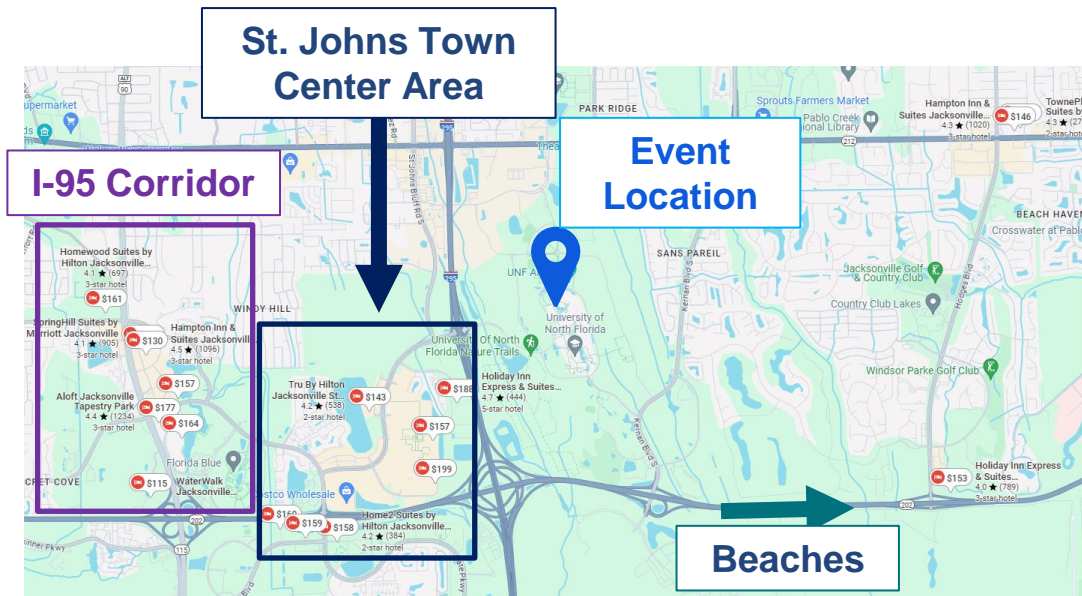

LODGING OPTIONS

<https://www.google.com/maps/search/hotels/@30.2609194,-81.598352,13z?entry=ttu>

I-95 Corridor (within 4-8 miles of event)

St. Johns Town Center (within 2 miles of event)

<https://www.simon.com/mall/st-johns-town-center/travel-here>

AC Hotel by Marriott & Homewood Suites by Hilton

Jacksonville Beaches (within 10 miles of event)

<https://www.visitjacksonville.com/things-to-do/beaches-water/jacksonville-beach/>

DINING OPTIONS

On Campus

UNF Dining

<https://dineoncampus.com/unf/dining-locations--map>

Fast & casual dining

Walking Distance

Einstein Bagels, Qdoba, Chic-Fila, Panda Express, Starbucks, Boathouse at Student Union

Off Campus

St. Johns Town Center (within 2 miles of event)

<https://www.simon.com/mall/st-johns-town-center/dining>

Fast food, casual & fine-dining

Drive

Jacksonville Beaches (within 10 miles of event)

<https://www.visitflorida.com/places-to-go/northeast/jacksonville-beach/>