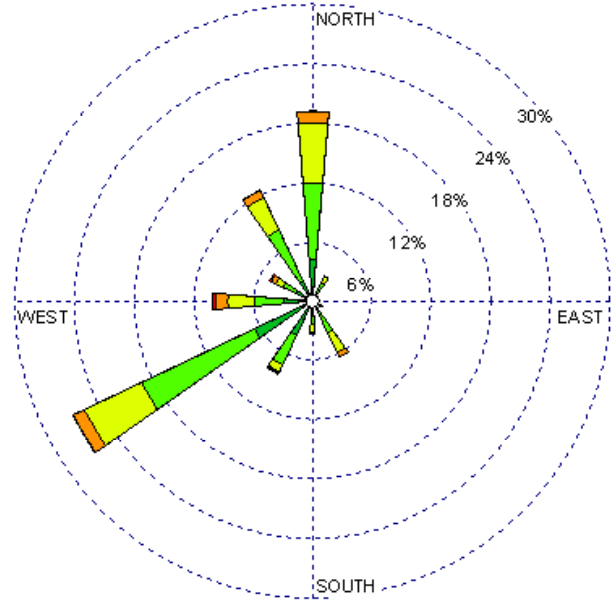

Santa Fe (23049)
1985-2005
January - All hours
Average Speed - 8.37 kt
Calms: 7.11%

Santa Fe (23049)
1985-2005
January - 03-09z
Average Speed - 6.50 kt
Calms: 10.80%

Santa Fe (23049)
1985-2005
January - 10-15z
Average Speed - 8.54 kt
Calms: 7.48%

Santa Fe (23049)
1985-2005
January - 19-23z
Average Speed - 9.64 kt
Calms: 3.64%