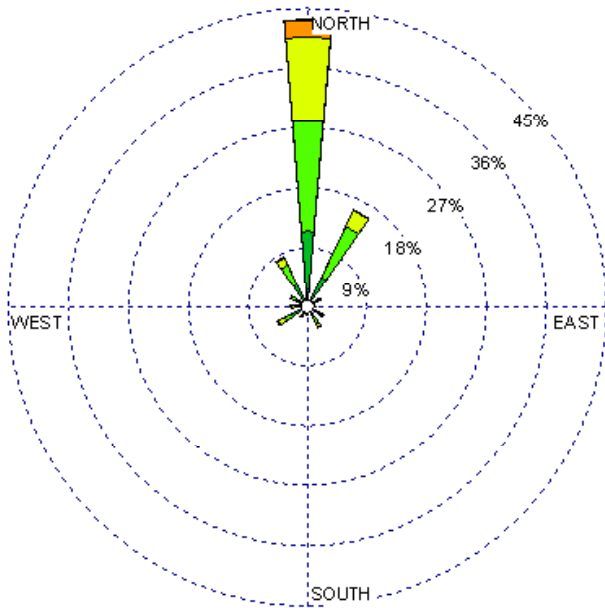

Santa Fe (23049)
1985-2005
January - All hours
Average Speed - 8.37 kt
Calms: 7.11%

Santa Fe (23049)
1985-2005
January - 03-09z
Average Speed - 6.50 kt
Calms: 10.80%

Santa Fe (23049)
1985-2005
January - 10-15z
Average Speed - 8.54 kt
Calms: 7.48%

Santa Fe (23049)
1985-2005
January - 19-23z
Average Speed - 9.64 kt
Calms: 3.64%