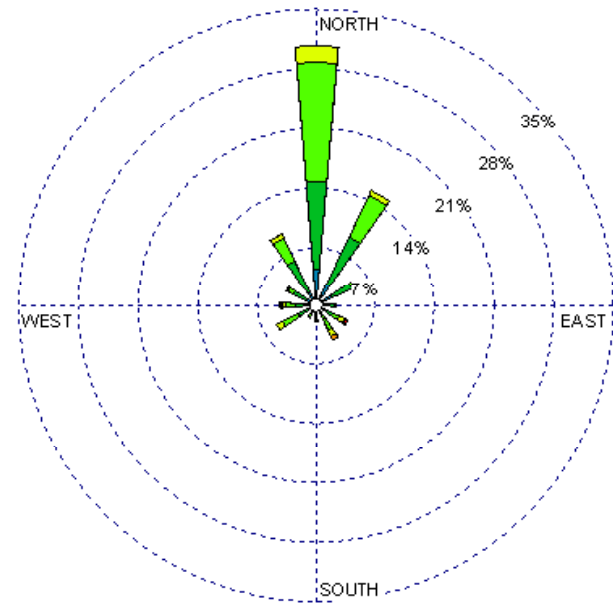

Santa Fe (23049)
1985-2005
January - All hours
Average Speed - 8.37 kt
Calms: 7.11%

Santa Fe (23049)
1985-2005
January - 03-09z
Average Speed - 6.50 kt
Calms: 10.80%

Santa Fe (23049)
1985-2005
January - 10-15z
Average Speed - 8.54 kt
Calms: 7.48%

Santa Fe (23049)
1985-2005
January - 19-23z
Average Speed - 9.64 kt
Calms: 3.64%