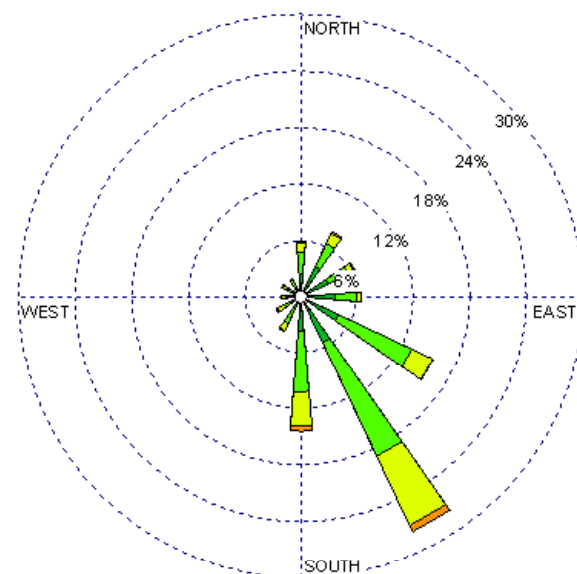

Roswell (23009)
1985-2005
September - All hours
Average Speed= 7.13 kt

Roswell (23009)
1985-2005
September - 03-09z
Average Speed= 6.37 kt

Roswell (23009)
1985-2005
September - 10-15z
Average Speed= 5.54 kt

Roswell (23009)
1985-2005
September - 19-23z
Average Speed= 9.04 kt