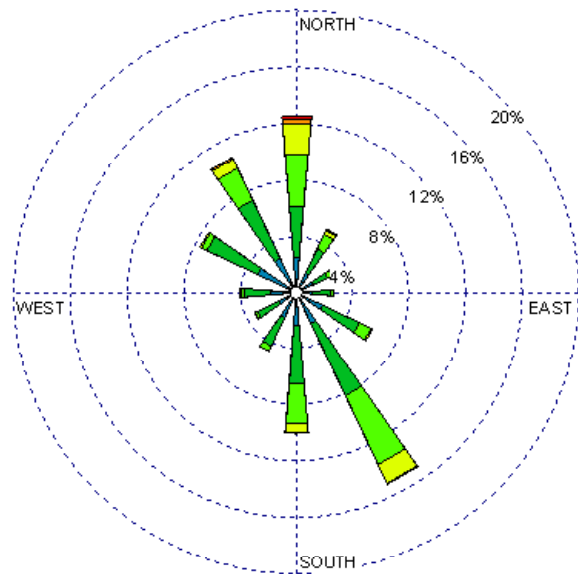

Roswell (23009)
1985-2005
September - All hours
Average Speed= 7.13 kt

Roswell (23009)
1985-2005
September - 03-09z
Average Speed= 6.37 kt

Roswell (23009)
1985-2005
September - 10-15z
Average Speed= 5.54 kt

Roswell (23009)
1985-2005
September - 19-23z
Average Speed= 9.04 kt