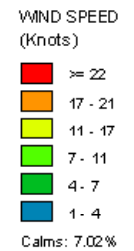

Roswell (23009)
1985-2005
September - All hours
Average Speed= 7.13 kt

Roswell (23009)
1985-2005
September - 03-09z
Average Speed= 6.37 kt

Roswell (23009)
1985-2005
September - 10-15z
Average Speed= 5.54 kt