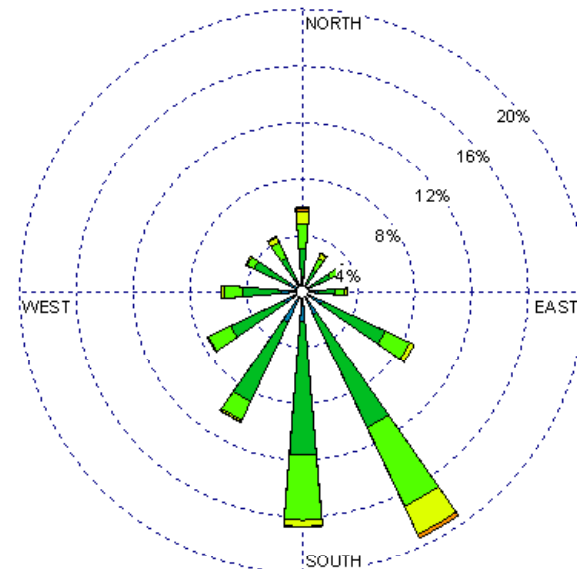

Roswell (23009)
1985-2005
September - All hours
Average Speed= 7.13 kt

Roswell (23009)
1985-2005
September - 03-09z
Average Speed= 6.37 kt

Roswell (23009)
1985-2005
September - 10-15z
Average Speed= 5.54 kt

Roswell (23009)
1985-2005
September - 19-23z
Average Speed= 9.04 kt