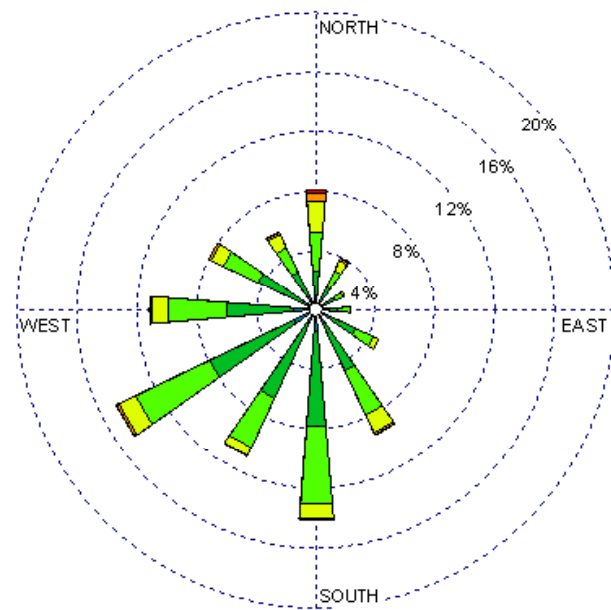

Roswell (23009)
1985-2005
March - All hours
Average Speed - 8.45 kt

Roswell (23009)
1985-2005
March - 03-09z
Average Speed - 7.53 kt

Roswell (23009)
1985-2005
March - 10-15z
Average Speed - 6.45 kt

Roswell (23009)
1985-2005
March - 19-23z
Average Speed - 11.20 kt