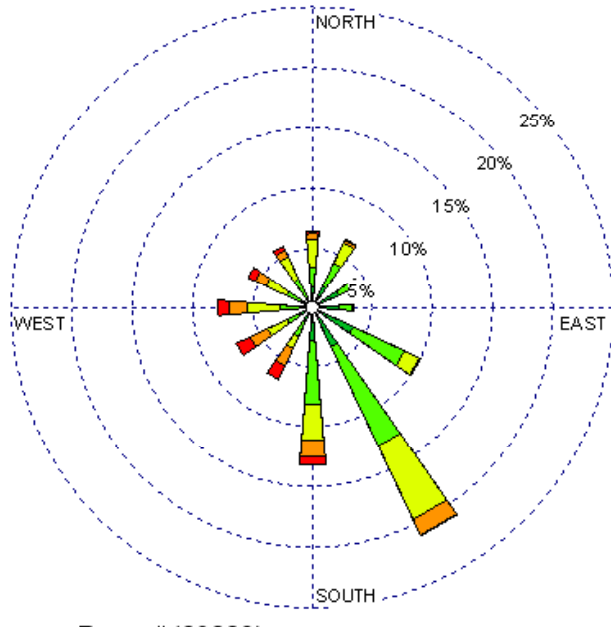

Roswell (23009)
1985-2005
March - All hours
Average Speed - 8.45 kt

Roswell (23009)
1985-2005
March - 03-09z
Average Speed - 7.53 kt

Roswell (23009)
1985-2005
March - 10-15z
Average Speed - 6.45 kt

Roswell (23009)
1985-2005
March - 19-23z
Average Speed - 11.20 kt