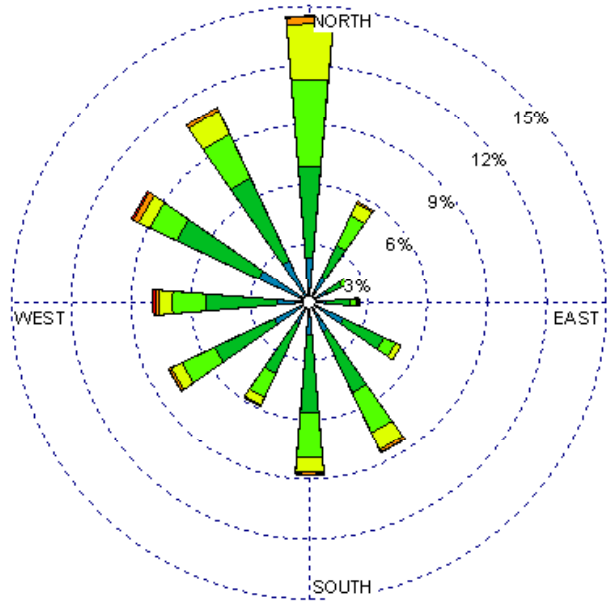

Roswell (23009)
1985-2005
March - All hours
Average Speed - 8.45 kt

Roswell (23009)
1985-2005
March - 03-09z
Average Speed - 7.53 kt

Roswell (23009)
1985-2005
March - 10-15z
Average Speed - 6.45 kt

Roswell (23009)
1985-2005
March - 19-23z
Average Speed - 11.20 kt