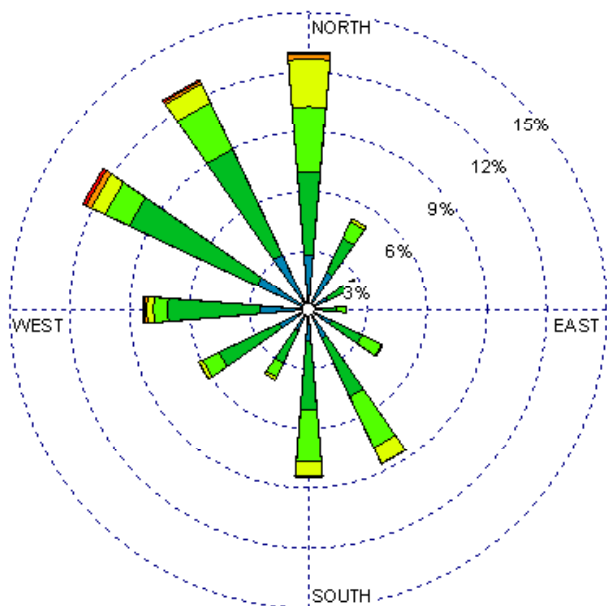

Roswell (23009)
1985-2005
February - All hours
Average Speed - 7.54 kt

Roswell (23009)
1985-2005
February - 03-09z
Average Speed - 6.79 kt

Roswell (23009)
1985-2005
February - 10-15z
Average Speed - 5.93 kt

Roswell (23009)
1985-2005
February - 19-23z
Average Speed - 9.85 kt