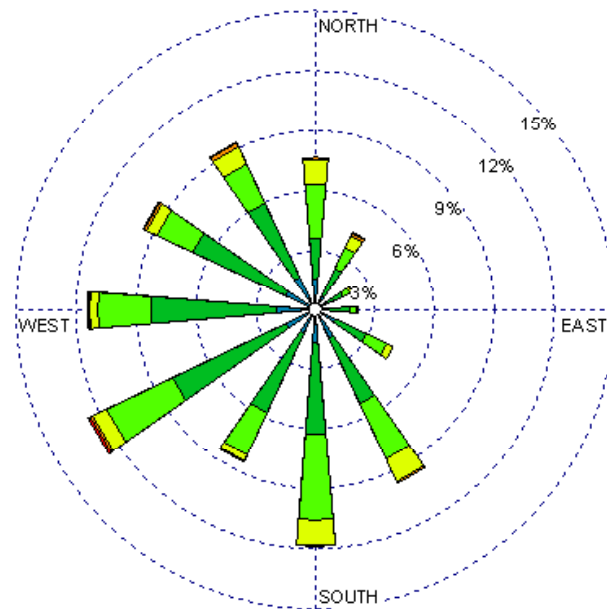

Roswell (23009)
1985-2005
February - All hours
Average Speed - 7.54 kt

Roswell (23009)
1985-2005
February - 03-09z
Average Speed - 6.79 kt

Roswell (23009)
1985-2005
February - 10-15z
Average Speed - 5.93 kt

Roswell (23009)
1985-2005
February - 19-23z
Average Speed - 9.85 kt