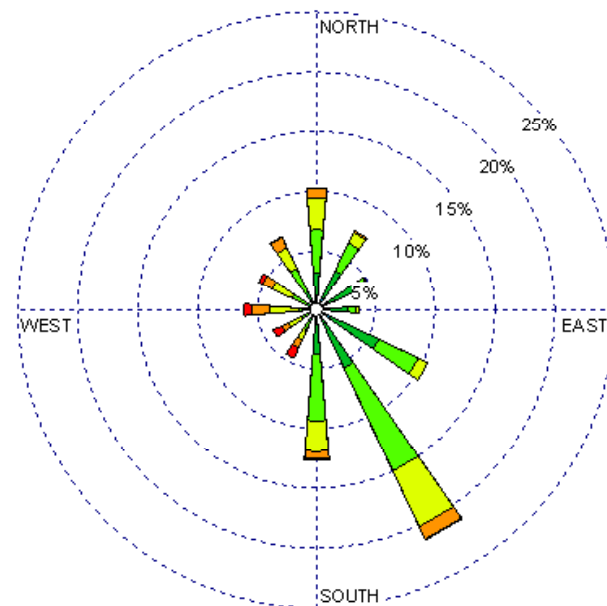

Roswell (23009)
1985-2005
February - All hours
Average Speed - 7.54 kt

Roswell (23009)
1985-2005
February - 03-09z
Average Speed - 6.79 kt

Roswell (23009)
1985-2005
February - 10-15z
Average Speed - 5.93 kt

Roswell (23009)
1985-2005
February - 19-23z
Average Speed - 9.85 kt