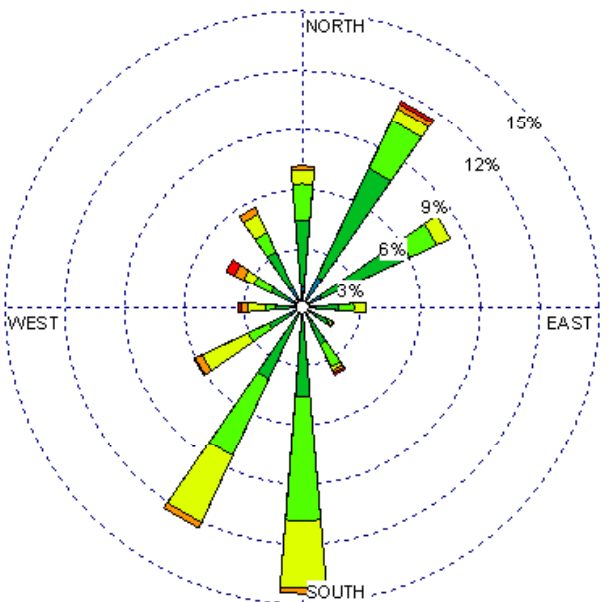

Las Vegas (23054)
1985-2005
February - All hours
Average Speed - 9.23 kt

Las Vegas (23054)
1985-2005
February - 03-09z
Average Speed - 7.65 kt

Las Vegas (23054)
1985-2005
February - 10-15z
Average Speed - 7.07 kt

Las Vegas (23054)
1985-2005
February - 19-23z
Average Speed - 11.73 kt