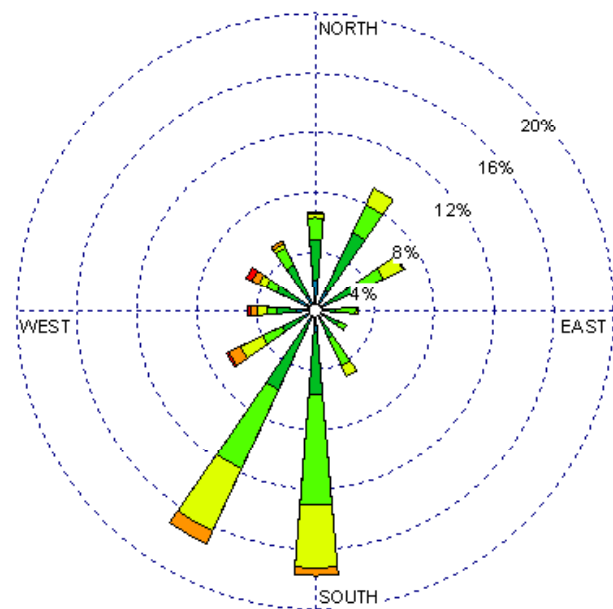

Las Vegas (23054)
1985-2005
February - All hours
Average Speed - 9.23 kt

Las Vegas (23054)
1985-2005
February - 03-09z
Average Speed - 7.65 kt

Las Vegas (23054)
1985-2005
February - 10-15z
Average Speed - 7.07 kt

Las Vegas (23054)
1985-2005
February - 19-23z
Average Speed - 11.73 kt