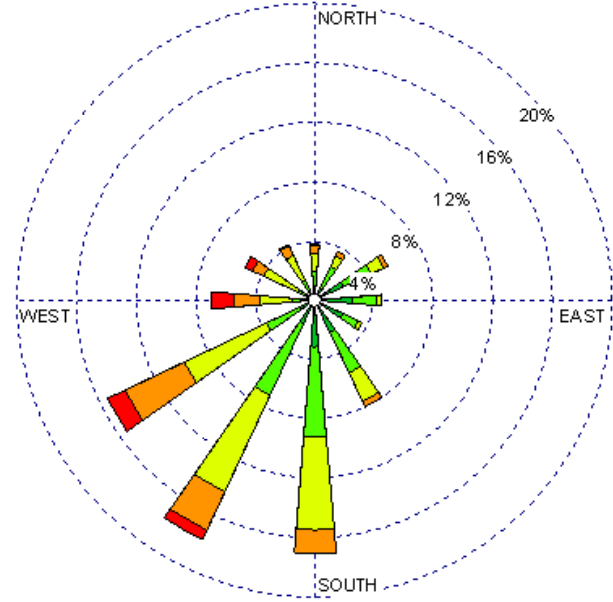

Las Vegas (23054)
1985-2005
February - All hours
Average Speed - 9.23 kt

Las Vegas (23054)
1985-2005
February - 03-09z
Average Speed - 7.65 kt

Las Vegas (23054)
1985-2005
February - 10-15z
Average Speed - 7.07 kt

Las Vegas (23054)
1985-2005
February - 19-23z
Average Speed - 11.73 kt