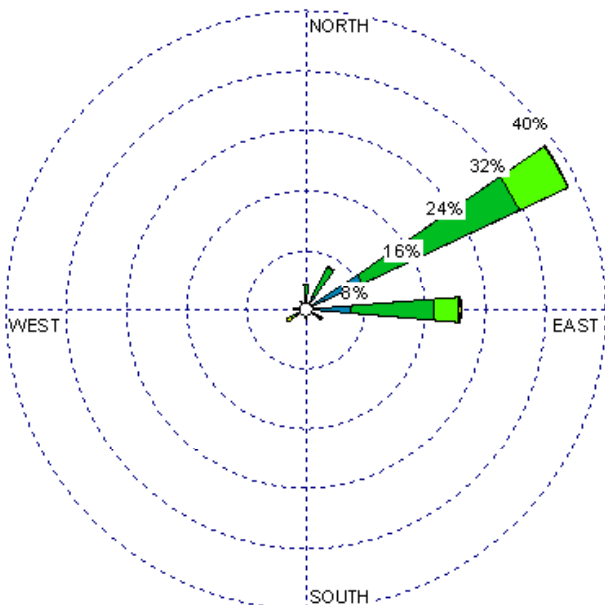

Farmington (23090)
1985-2005
October - All hours
Average Speed - 5.58 kt

Farmington (23090)
1985-2005
October - 03-09z
Average Speed - 4.11 kt

Farmington (23090)
1985-2005
October - 10-15z
Average Speed - 4.85 kt

Farmington (23090)
1985-2005
October - 19-23z
Average Speed - 7.80 kt