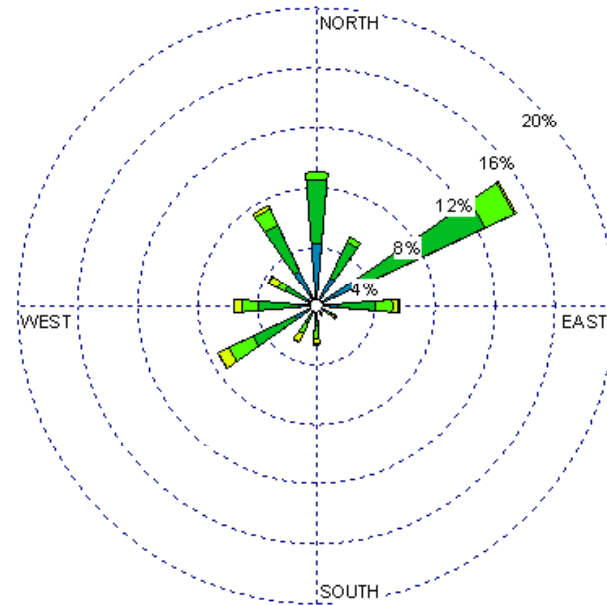

Farmington (23090)
1985-2005
October - All hours
Average Speed - 5.58 kt

Farmington (23090)
1985-2005
October - 03-09z
Average Speed - 4.11 kt

Farmington (23090)
1985-2005
October - 10-15z
Average Speed - 4.85 kt

Farmington (23090)
1985-2005
October - 19-23z
Average Speed - 7.80 kt