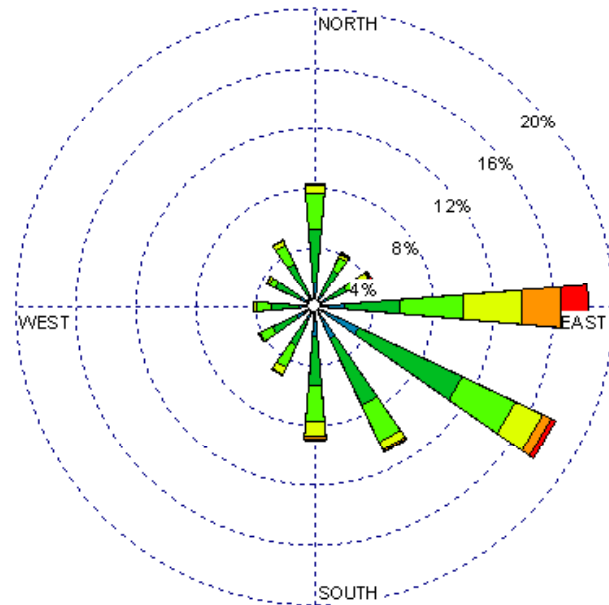

Albuquerque Int'l Airport (23050)
 1985-2005
 July - All hours
 Average speed = 7.19 knots

Albuquerque Int'l Airport (23050)
 1985-2005
 July - 03-09Z
 Average speed = 7.5 knots

Albuquerque Int'l Airport (23050)
 1985-2005
 July - 10Z to 15Z
 Average speed = 5.5 knots

Albuquerque Int'l Airport (23050)
 1985-2005
 July - 19-23Z
 Average speed = 7.8 knots