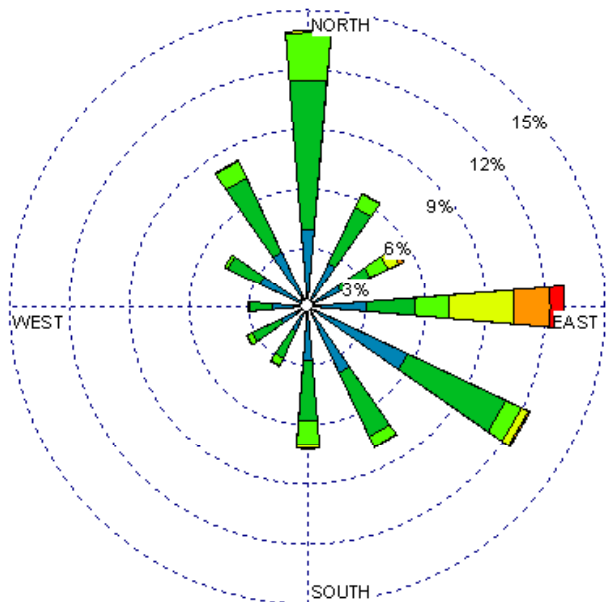

Albuquerque Int'l Airport (23050)
 1985-2005
 July - All hours
 Average speed = 7.19 knots

Albuquerque Int'l Airport (23050)
 1985-2005
 July - 03-09Z
 Average speed = 7.5 knots

Albuquerque Int'l Airport (23050)
 1985-2005
 July - 10Z to 15Z
 Average speed = 5.5 knots

Albuquerque Int'l Airport (23050)
 1985-2005
 July - 19-23Z
 Average speed = 7.8 knots