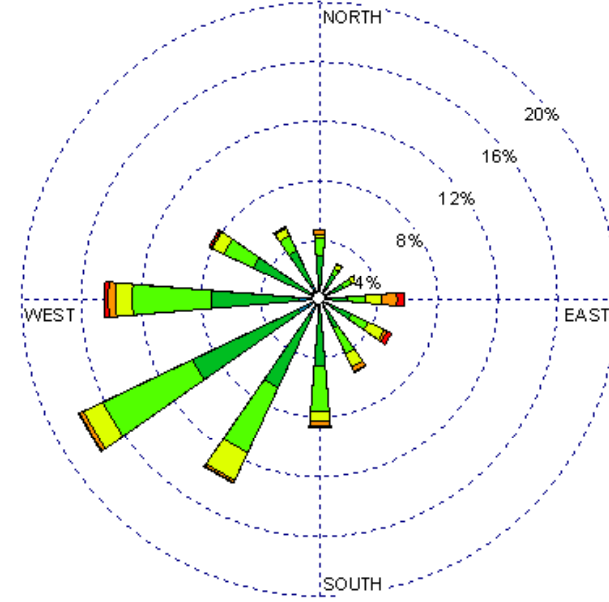

Albuquerque Int'l Airport (23050)
 1985-2005
 July - All hours
 Average speed = 7.19 knots

Albuquerque Int'l Airport (23050)
 1985-2005
 July - 03-09Z
 Average speed = 7.5 knots

Albuquerque Int'l Airport (23050)
 1985-2005
 July - 10Z to 15Z
 Average speed = 5.5 knots

Albuquerque Int'l Airport (23050)
 1985-2005
 July - 19-23Z
 Average speed = 7.8 knots