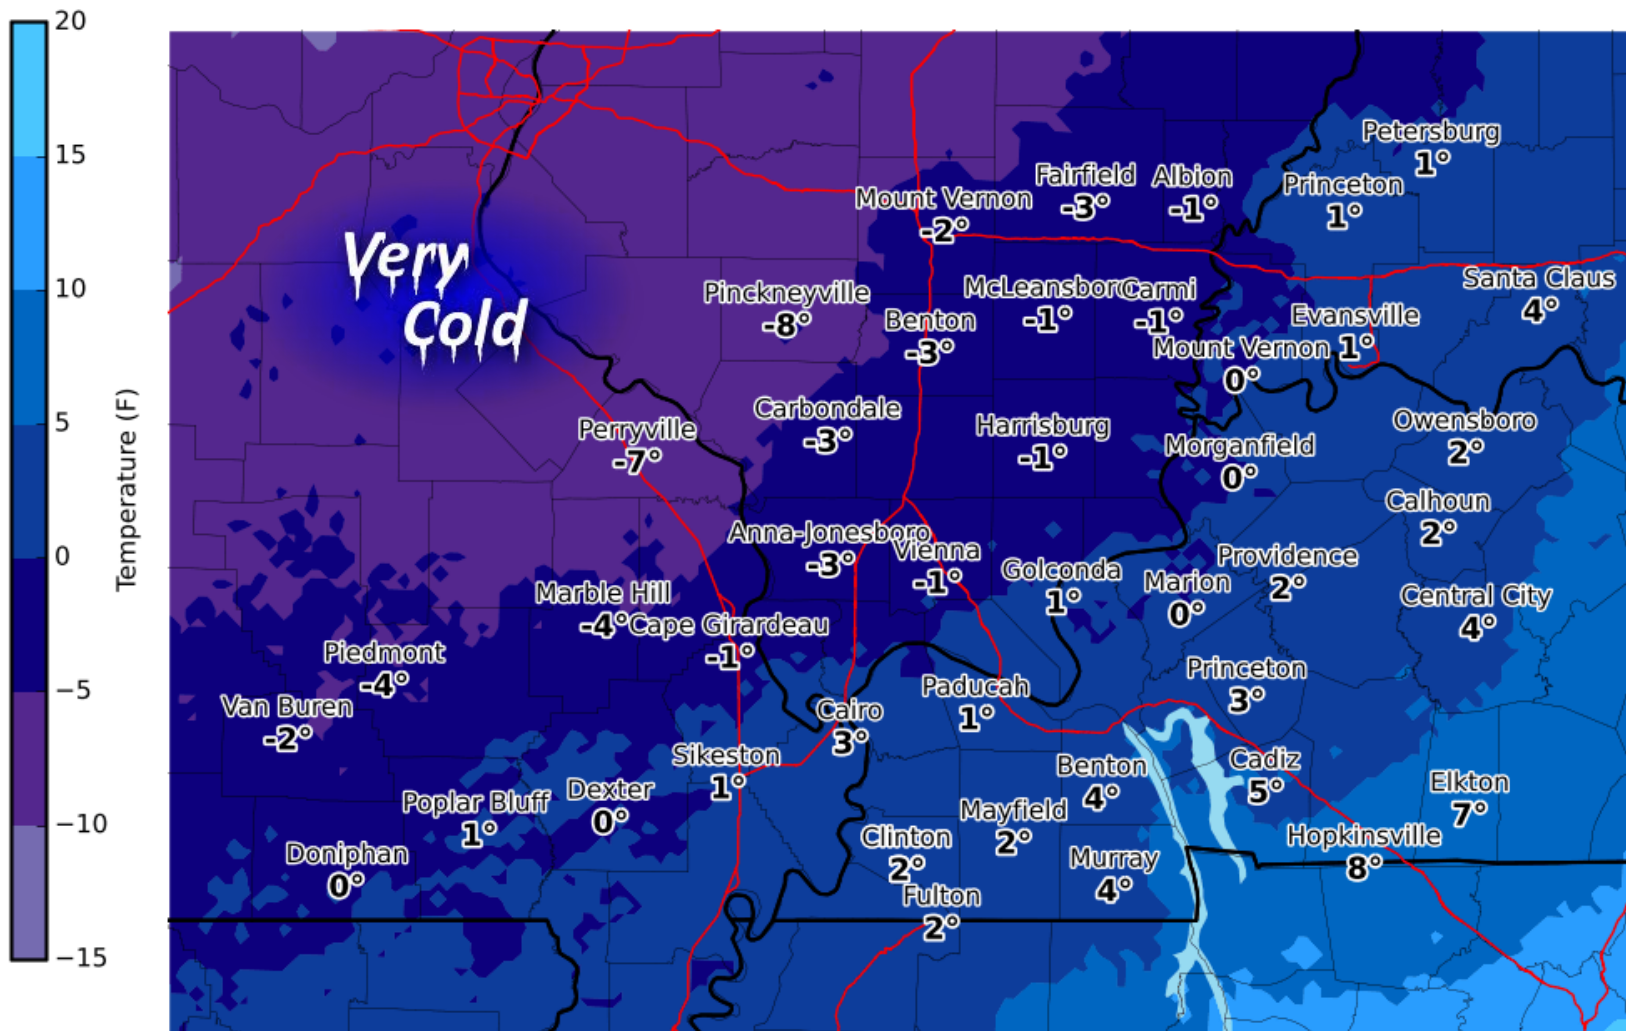

Paducah Accumulating Snow Potential Sunday

Likelihood of Accumulating Snowfall and Travel Impacts

Hazards:

Accumulating snowfall

Travel Safety Information:

Hazardous travel conditions possible

Reduced visibilities while driving

Plan for a slow commute

Arrival Time of Snow Saturday

National Weather Service – Paducah, KY

weather.gov/pah

Search: NWS Paducah

@NWSPaducah

Issued: 3/1/2019 3:04 PM

Paducah

Dangerously Cold Wind Chills Monday AM

Wind Chill Readings Valid 7 AM Monday

Hazards:

Dangerously cold wind chill temperatures

Safety Information:

Dress in multiple warm layers before heading outside

Make sure children waiting at bus stops are bundled up