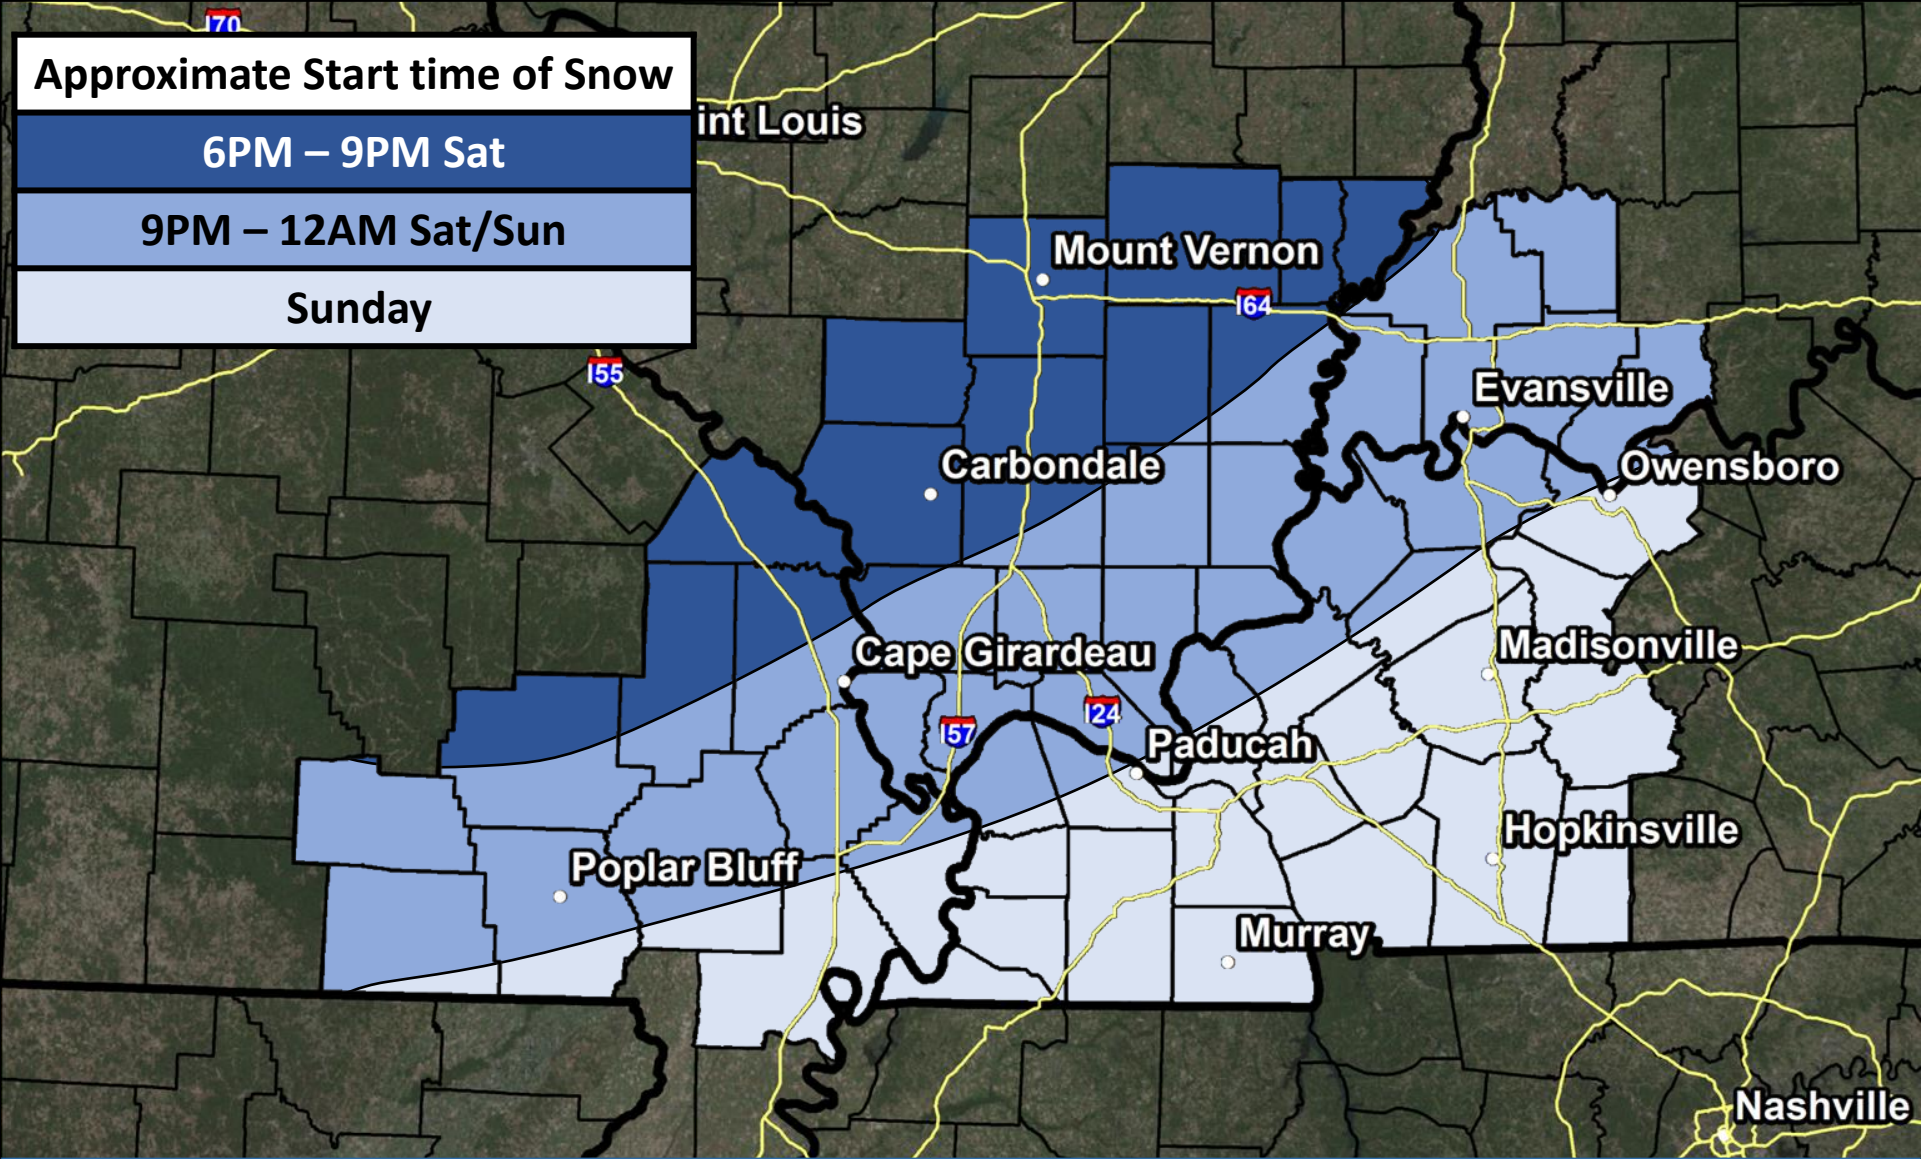

Arrival Time of Snow Saturday

National Weather Service – Paducah, KY

weather.gov/pah

Search: NWS Paducah

@NWSPaducah

Issued: 3/1/2019 3:04 PM