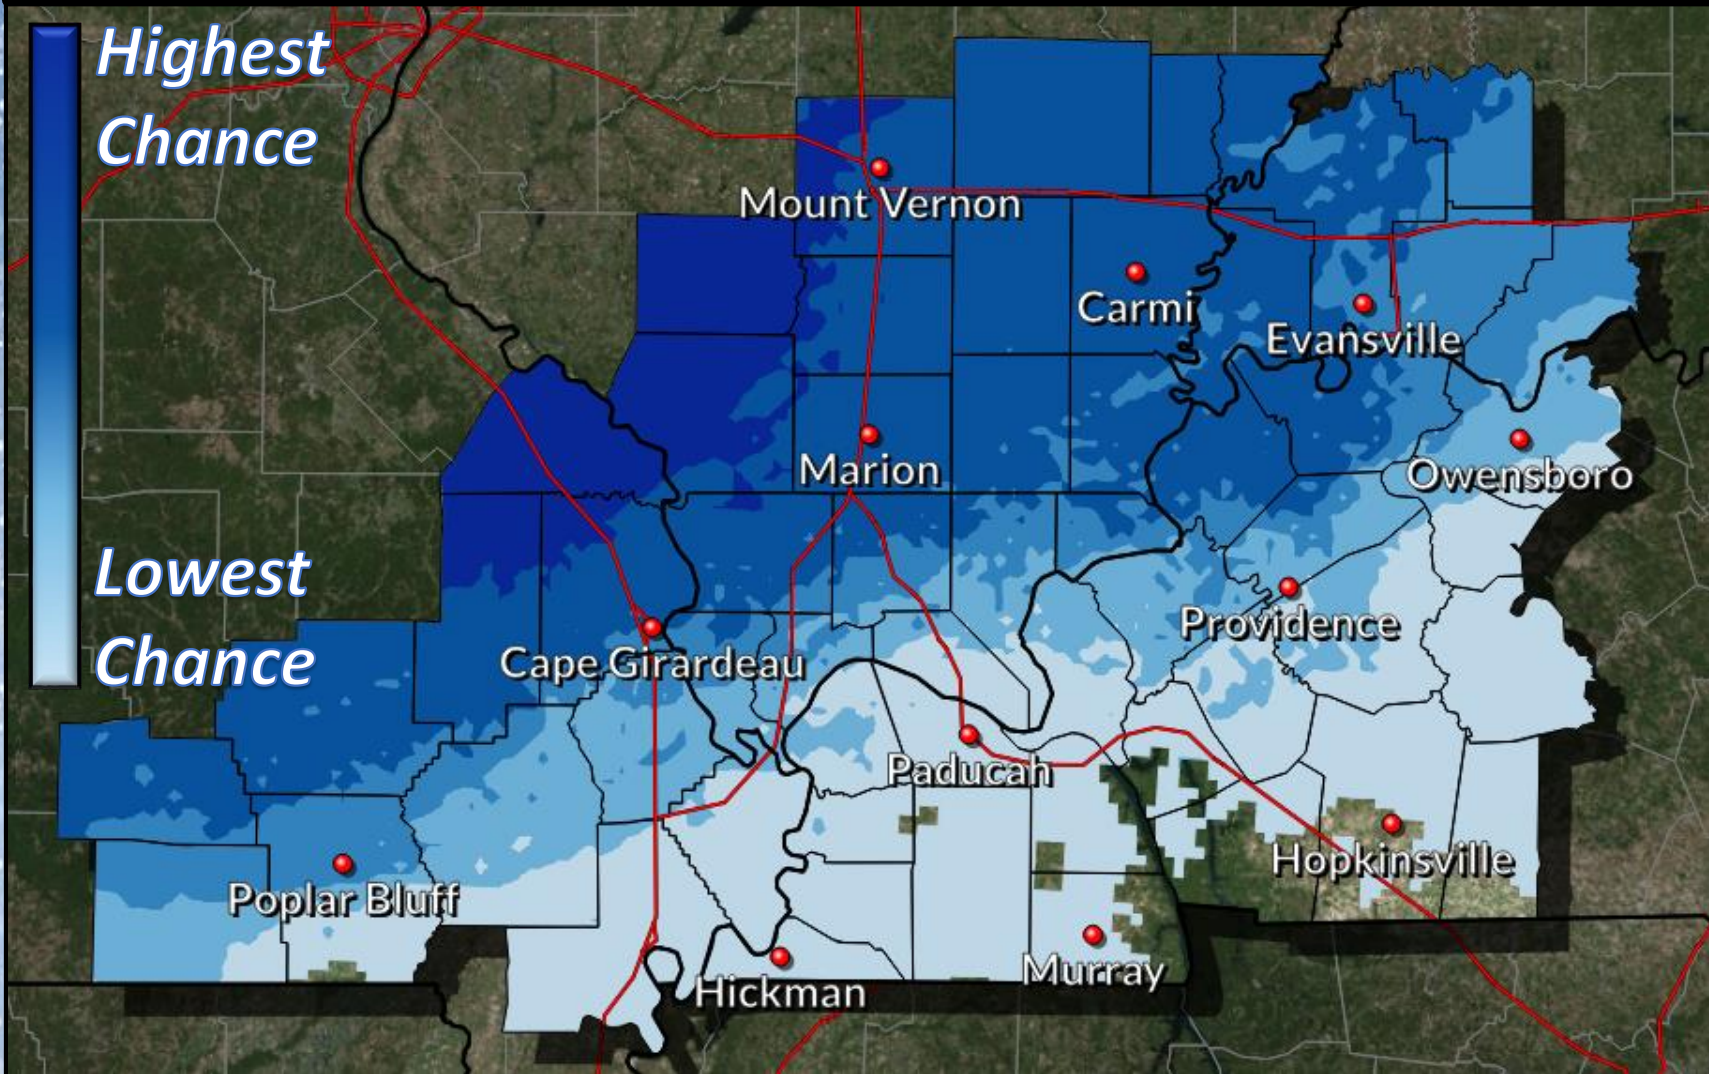

Paducah Accumulating Snow Potential Sunday

Likelihood of Accumulating Snowfall and Travel Impacts

Hazards:

Accumulating snowfall

Travel Safety Information:

Hazardous travel conditions possible

Reduced visibilities while driving

Plan for a slow commute

Arrival Time of Snow Saturday

National Weather Service – Paducah, KY

weather.gov/pah

Search: NWS Paducah

@NWSPaducah

Issued: 3/1/2019 3:04 PM

Paducah

Dangerously Cold Wind Chills Monday AM

Wind Chill Readings Valid 7 AM Monday

Hazards:

Dangerously cold wind chill temperatures

Safety Information:

Dress in multiple warm layers before heading outside

Make sure children waiting at bus stops are bundled up