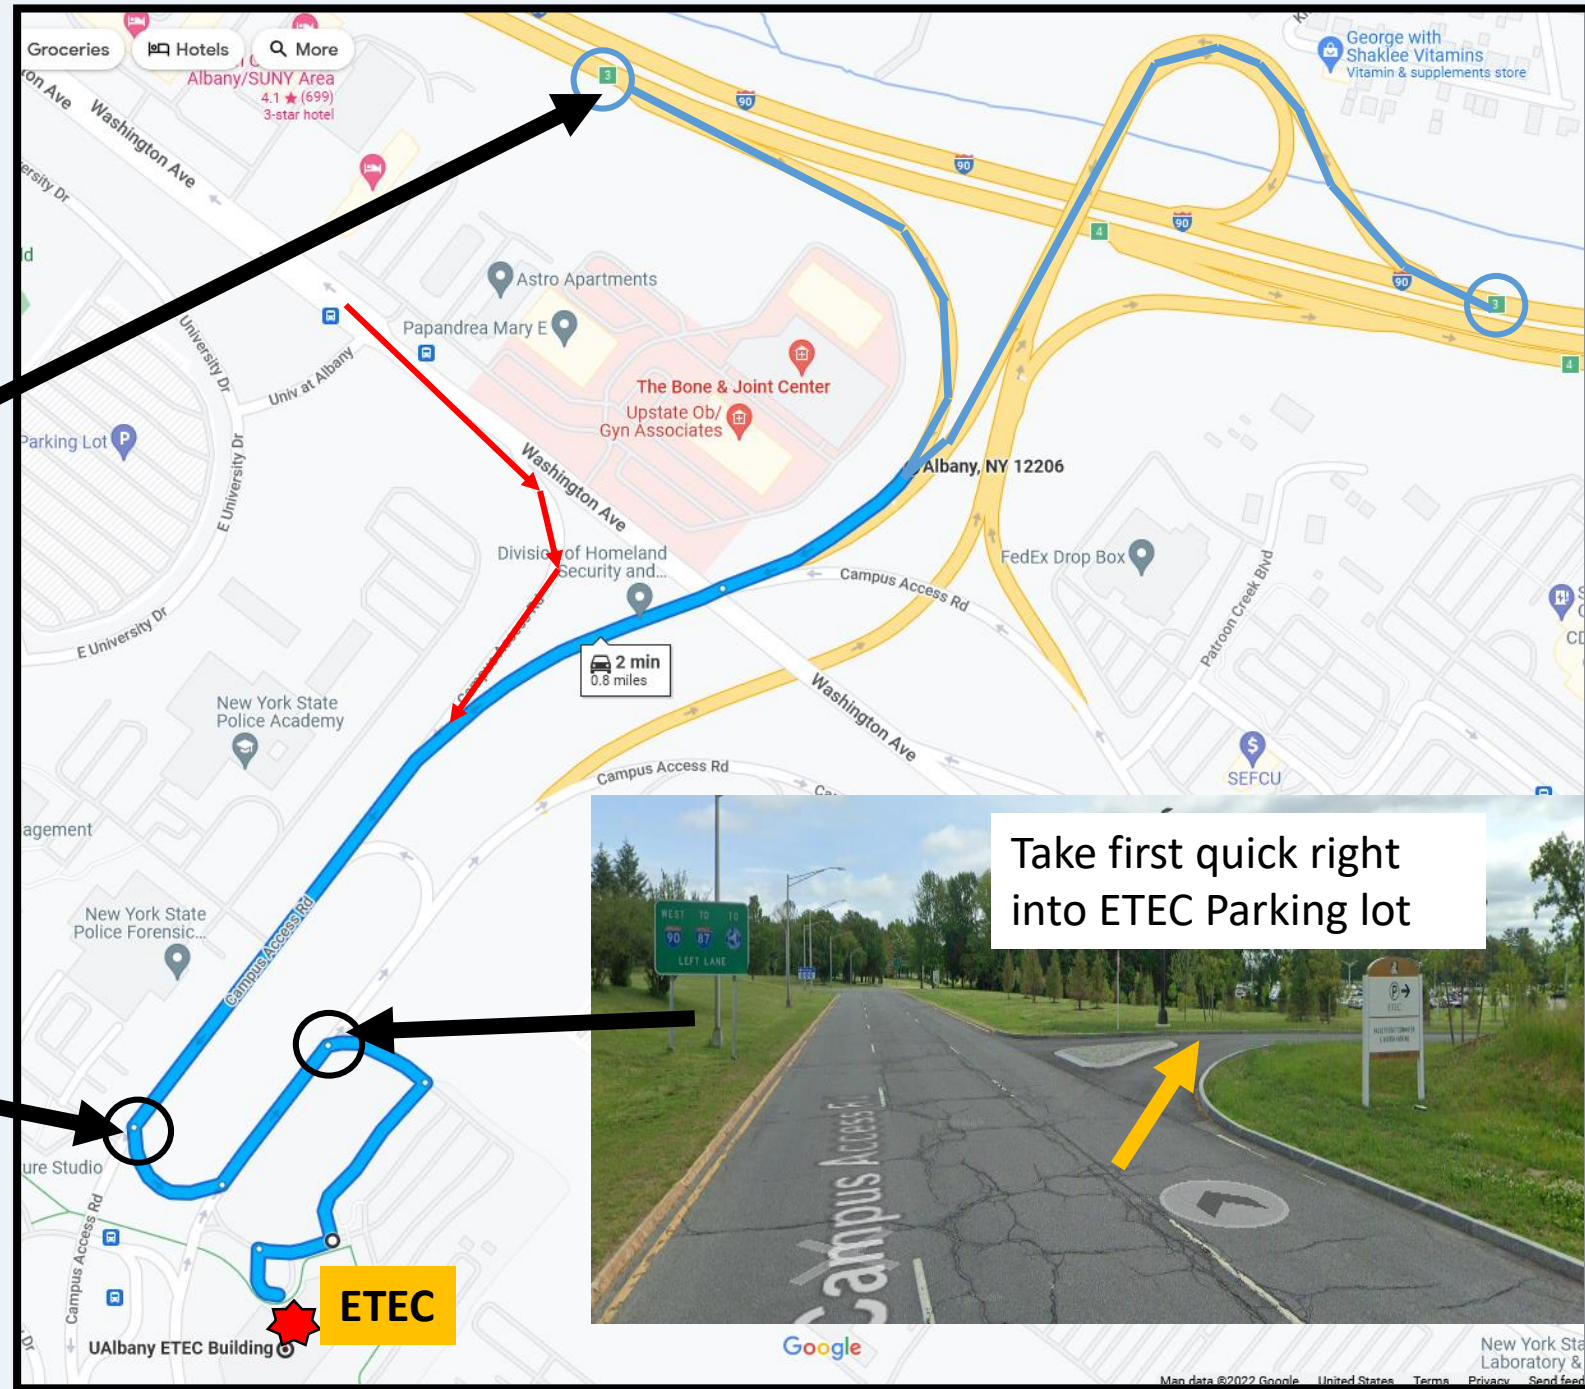

NWS Albany - ETEC

I-90 Exit 3 State Offices

Follow exit on the left side of road

Take first quick right into ETEC Parking lot

ETEC

Google

New York State Laboratory & ...

✘ 42.6824, -73.8153

★ Kiosk to Pay to Park: \$5 for the day

★ Main Entrance

NWS ALY: 518-626-7573