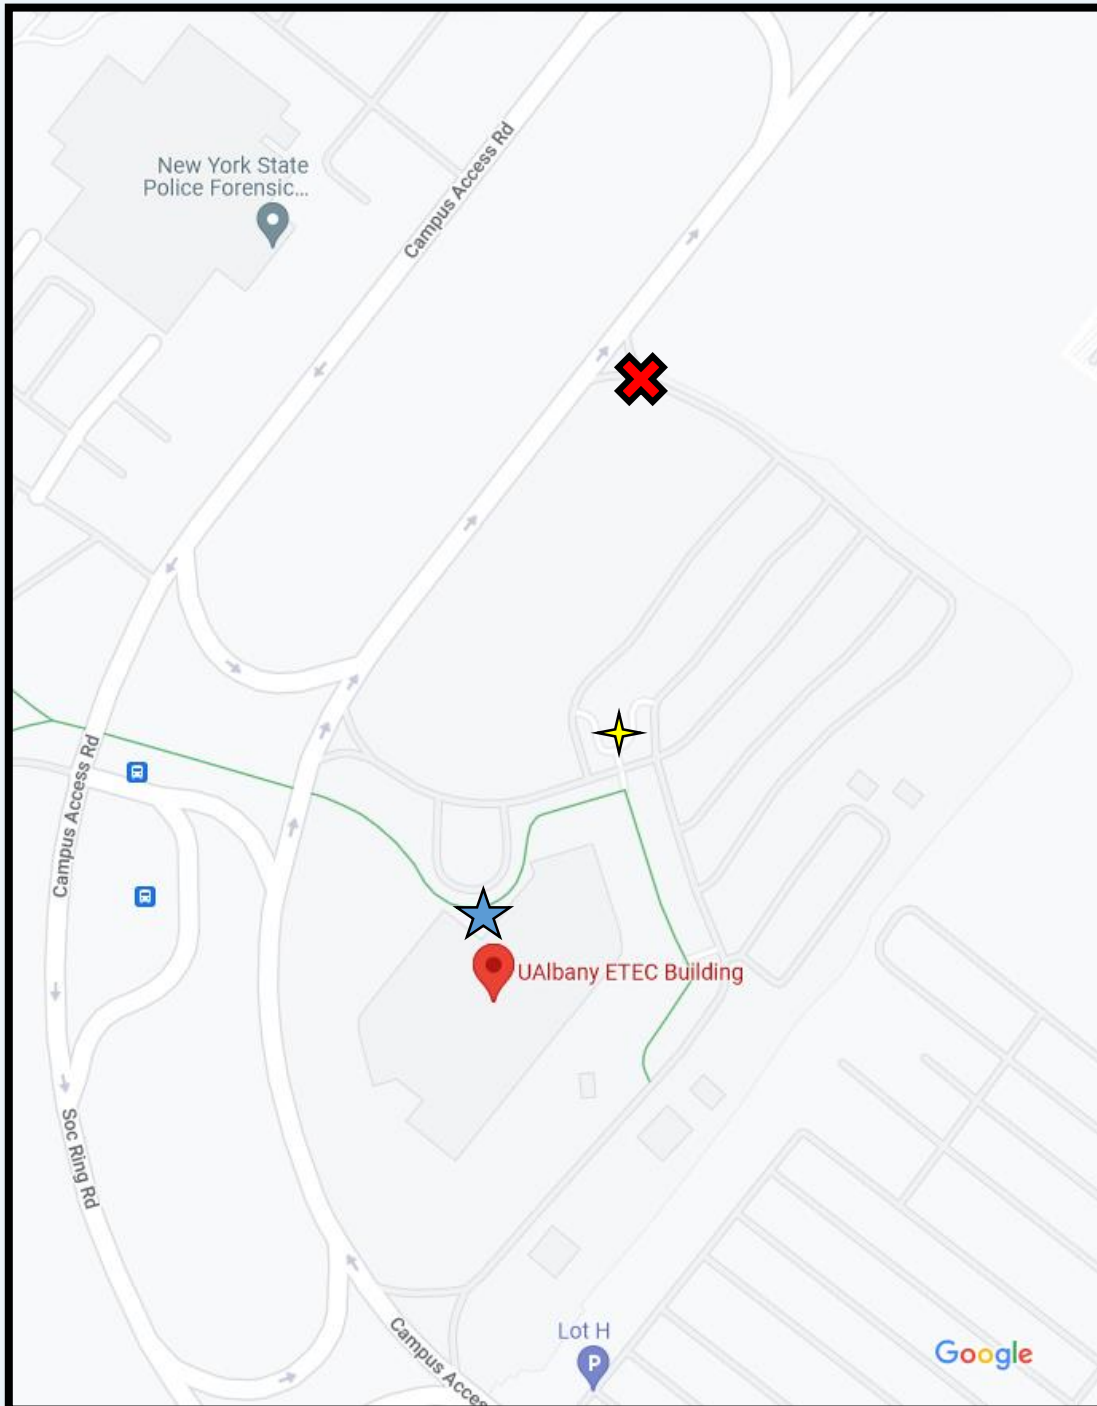

NWS Albany - ETEC

I-90 Exit 3 State Offices

Follow exit on the left side of road

Take first quick right into ETEC Parking lot

ETEC

Google

New York State Laboratory & ...

✘ 42.6824, -73.8153

★ Kiosk to Pay to Park: \$5 for the day

★ Main Entrance

NWS ALY: 518-626-7573